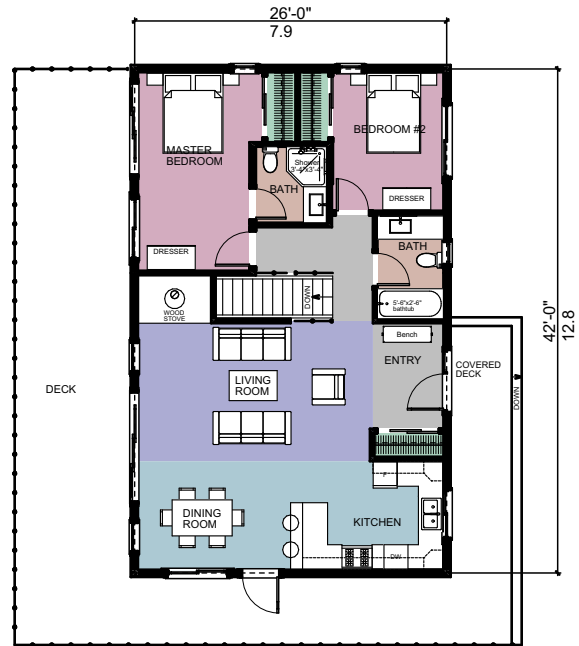

Renfrew

2316 SQ. FT.

KEALEY TACKABERRY
LOG HOMES

BASEMENT PLAN
AREA: 1158 SQ. FT.

FIRST FLOOR PLAN
AREA: 1158 SQ. FT.

KEALEY TACKABERRY
LOG HOMES

Renfrew

2316 SQ. FT.

SCALE 1/16 = 1.0'