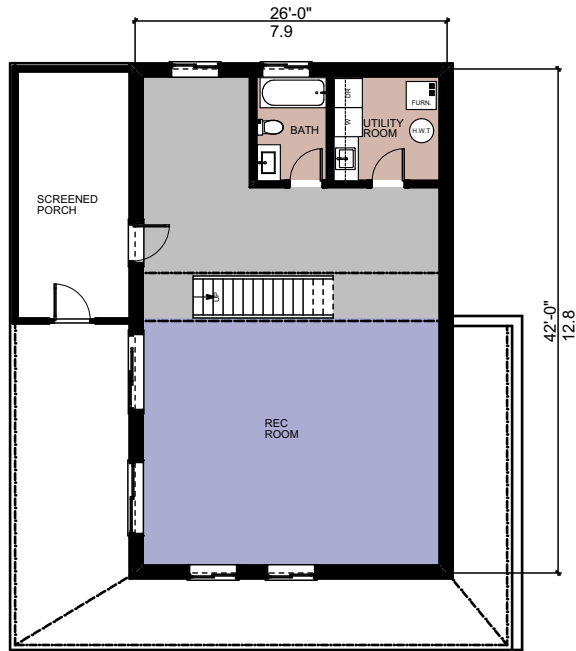

Renfrew

2316 SQ. FT.

KEALEY TACKABERRY
LOG HOMES

BASEMENT PLAN
AREA: 1158 SQ. FT.

FIRST FLOOR PLAN
AREA: 1158 SQ. FT.

KEALEY TACKABERRY
LOG HOMES

Renfrew

2316 SQ. FT.

SCALE 1/16 = 1.0'