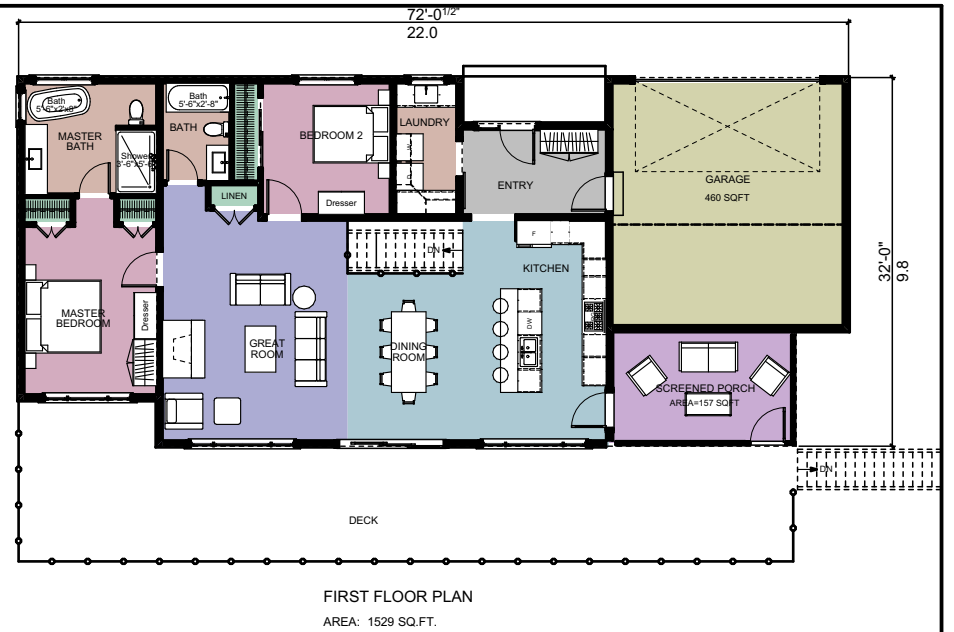

The Ottawa

3058 SQ. FT.

KEALEY TACKABERRY
LOG HOMES

The Ottawa

3058 SQ. FT.

SCALE 1/16 = 1.0'

KEALEY TACKABERRY
LOG HOMES