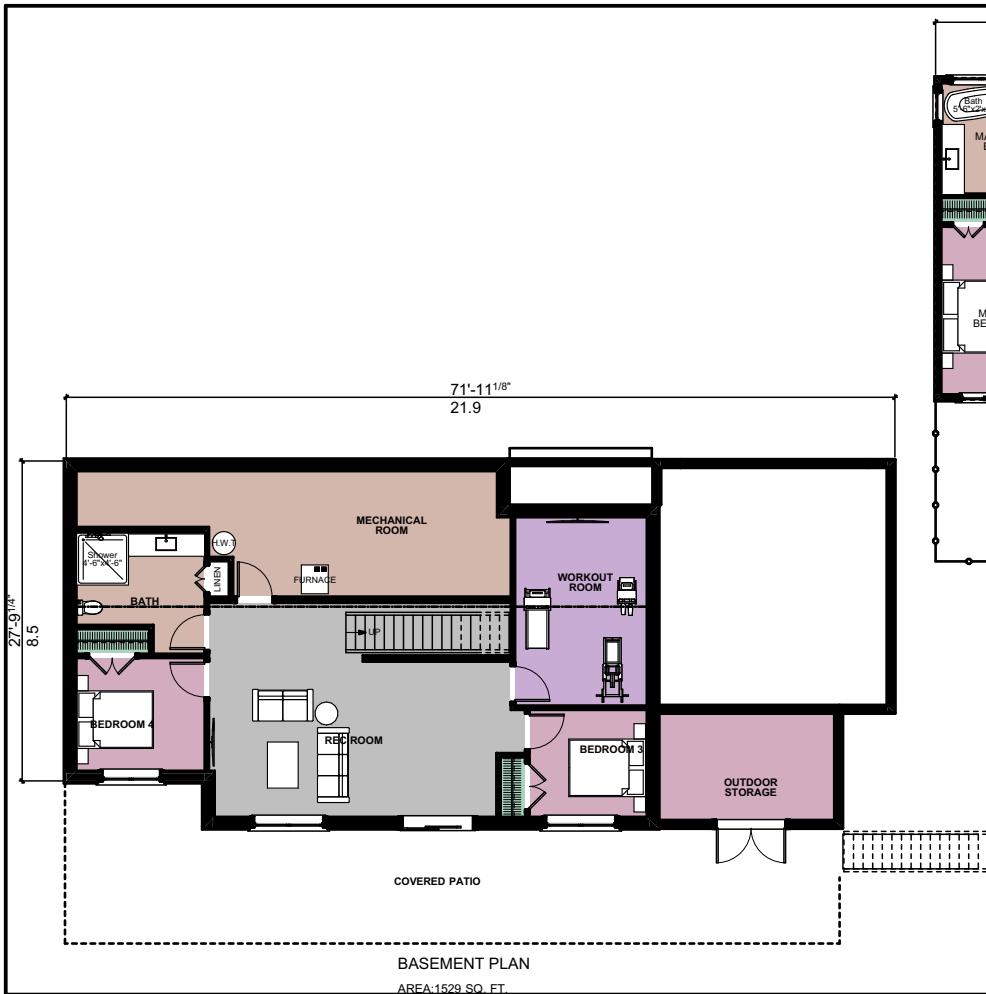

The Ottawa

3058 SQ. FT.

KEALEY TACKABERRY
LOG HOMES

The Ottawa

3058 SQ. FT.

SCALE 1/16 = 1.0'

KEALEY TACKABERRY
LOG HOMES