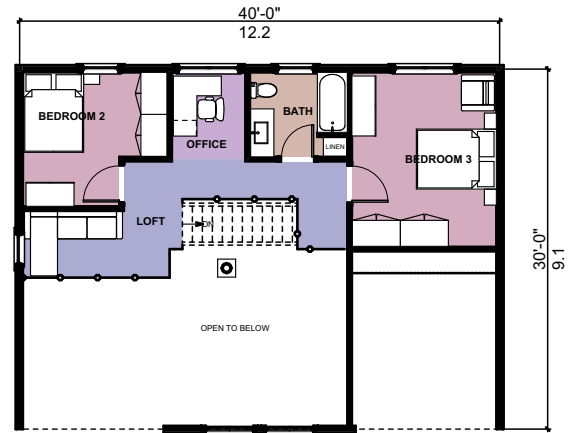

# Ohio

---

1901 SQ. FT.

**KEALEY TACKABERRY**  
LOG HOMES

FIRST FLOOR PLAN  
AREA: 1247 SQ.FT. / 115.9 SQ. M

SECOND FLOOR PLAN  
AREA: 654 SQ. FT. / 60.8 SQ. M

Ohio

1901 SQ. FT.

SCALE 1/16 = 1.0'