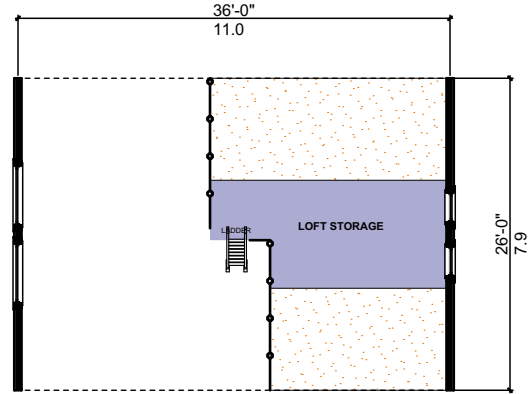

Muskoka II

1129 SQ. FT.

KEALEY TACKABERRY
LOG HOMES

FIRST FLOOR PLAN
AREA: 967 SQ.FT.

SECOND FLOOR PLAN
AREA: 162 SQ. FT.

KEALEY TACKABERRY
LOG HOMES

Muskoka II

1129 SQ. FT.

SCALE 1/16 = 1.0'