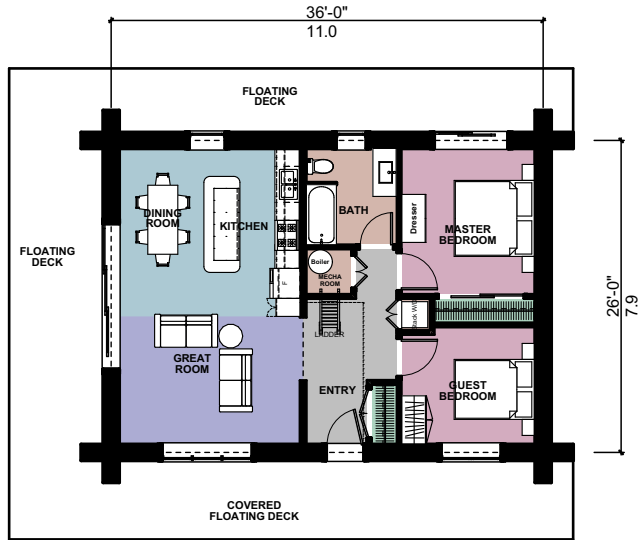

Muskoka II

1129 SQ. FT.

KEALEY TACKABERRY
LOG HOMES

FIRST FLOOR PLAN
AREA: 967 SQ.FT.

SECOND FLOOR PLAN
AREA: 162 SQ. FT.

KEALEY TACKABERRY
LOG HOMES

Muskoka II

1129 SQ. FT.

SCALE 1/16 = 1.0'