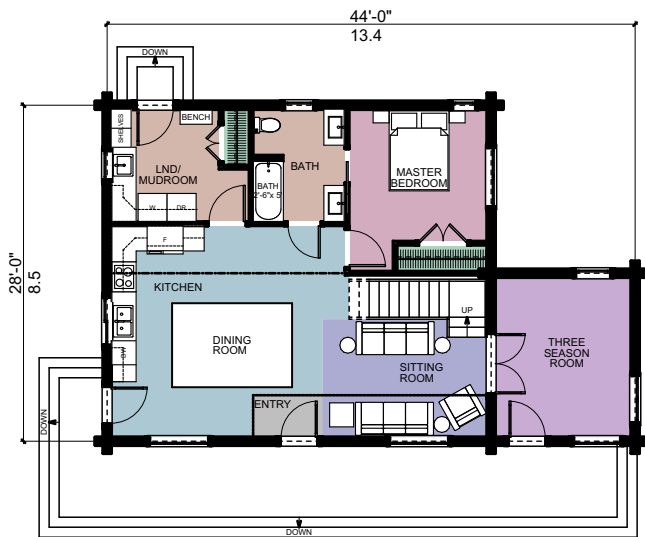

Island Cottage

1842 SQ. FT.

KEALEY TACKABERRY
LOG HOMES

FIRST FLOOR PLAN
AREA: 1082 SQ.FT.

SECOND FLOOR PLAN
AREA: 760 SQ. FT.

KEALEY TACKABERRY
LOG HOMES

Island Cottage

1842 SQ. FT.

SCALE 1/16" = 1.0'