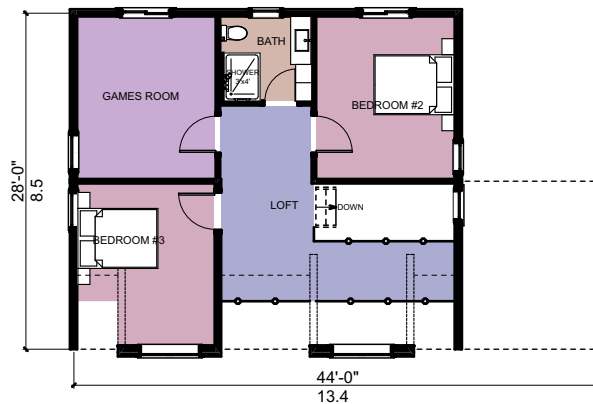

Island Cottage

1842 SQ. FT.

KEALEY TACKABERRY
LOG HOMES

FIRST FLOOR PLAN
AREA: 1082 SQ.FT.

SECOND FLOOR PLAN
AREA: 760 SQ. FT.

KEALEY TACKABERRY
LOG HOMES

Island Cottage

1842 SQ. FT.

SCALE 1/16" = 1.0'