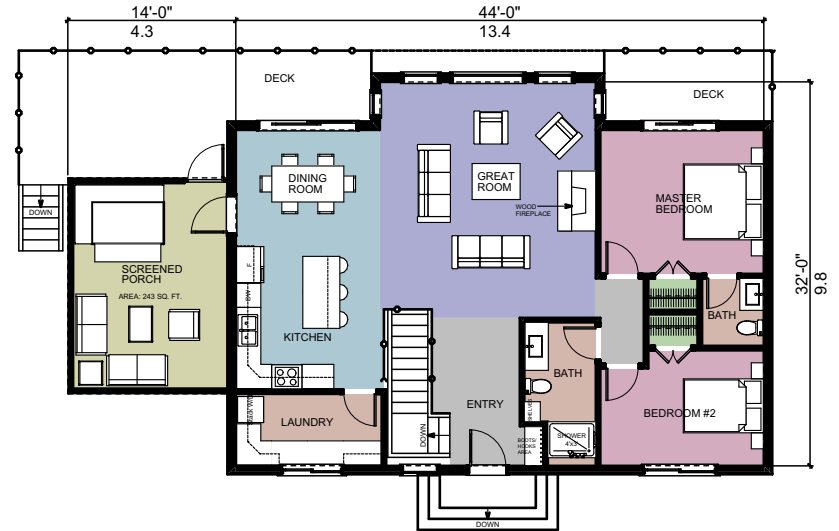

Hideaway

2762 SQ. FT.

KEALEY TACKABERRY
LOG HOMES

BASEMENT PLAN
AREA: 1381 SQ. FT. / 128.3 SQ. M

FIRST FLOOR PLAN
AREA: 1381 SQ. FT. / 128.3 SQ. M

KEALEY TACKABERRY
LOG HOMES

Hideaway

2762 SQ. FT.

SCALE 1/16 = 1.0'