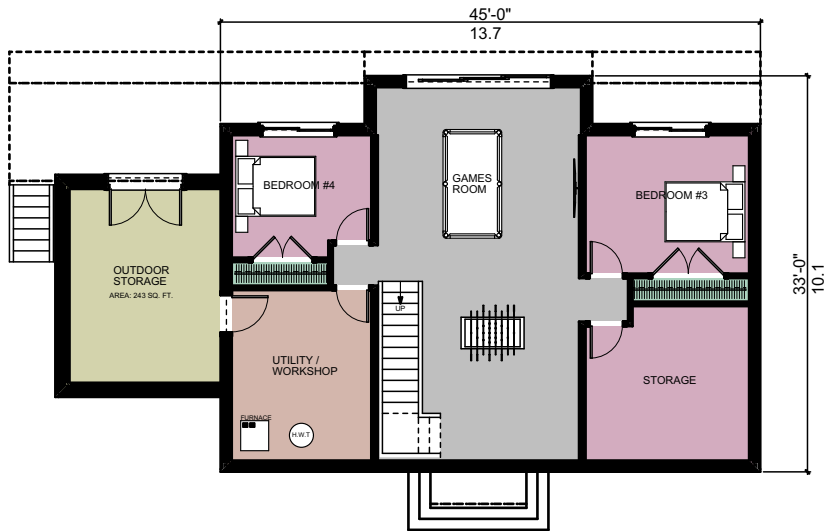

Hideaway

2762 SQ. FT.

KEALEY TACKABERRY
LOG HOMES

BASEMENT PLAN
AREA: 1381 SQ. FT. / 128.3 SQ. M

FIRST FLOOR PLAN
AREA: 1381 SQ. FT. / 128.3 SQ. M

KEALEY TACKABERRY
LOG HOMES

Hideaway

2762 SQ. FT.

SCALE 1/16 = 1.0'