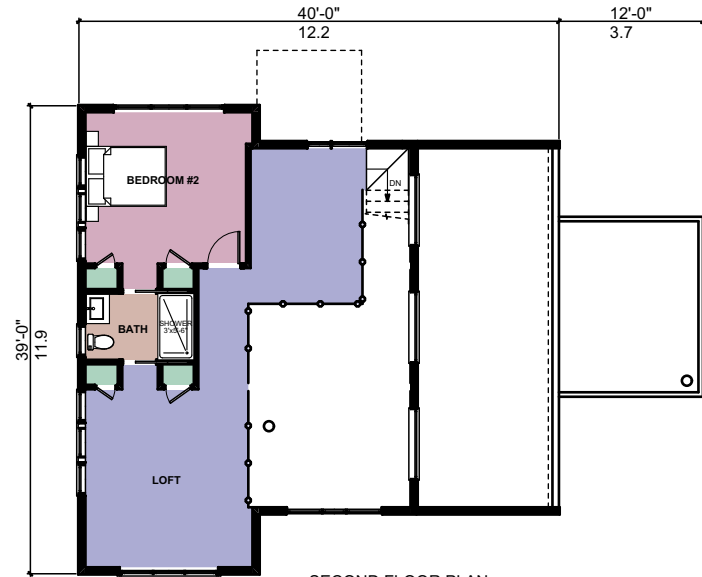

Egan

1890 SQ. FT.

KEALEY TACKABERRY
LOG HOMES

FIRST FLOOR PLAN

HOUSE AREA: 1360 SQ. FT. / 126.3 SQ.M
 SUNROOM AREA: 180 SQ.FT. / 16.7 SQ.M
 TOTAL AREA: 1540 SQ.FT. / 143.1 SQ.M

SECOND FLOOR PLAN

AREA: 530 SQ. FT. / 49.2 SQ.M

KEALEY TACKABERRY
 LOG HOMES

Egan

1890 SQ. FT.

SCALE 1/16 = 1.0'