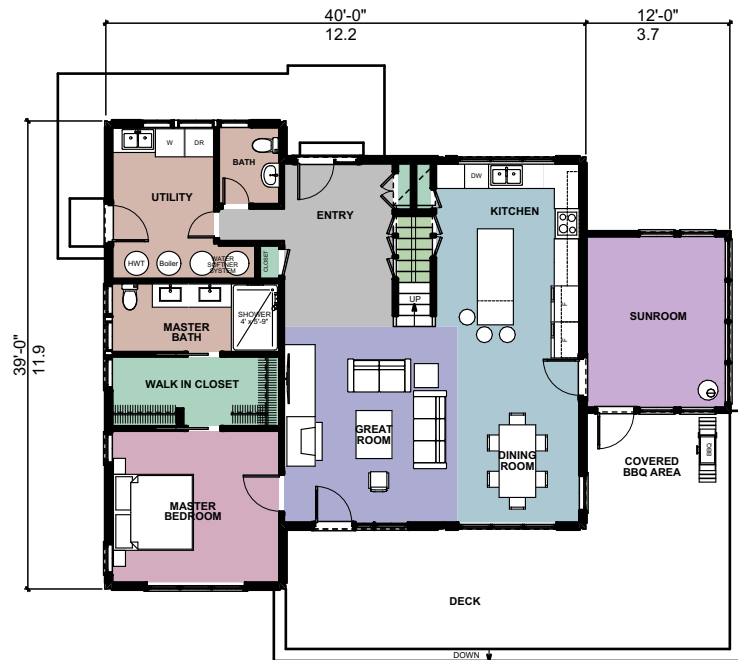

Egan

1890 SQ. FT.

KEALEY TACKABERRY
LOG HOMES

FIRST FLOOR PLAN

HOUSE AREA: 1360 SQ. FT. / 126.3 SQ.M
 SUNROOM AREA: 180 SQ.FT. / 16.7 SQ.M
 TOTAL AREA: 1540 SQ.FT. / 143.1 SQ.M

SECOND FLOOR PLAN

AREA: 530 SQ. FT. / 49.2 SQ.M

KEALEY TACKABERRY
 LOG HOMES

Egan

1890 SQ. FT.

SCALE 1/16 = 1.0'