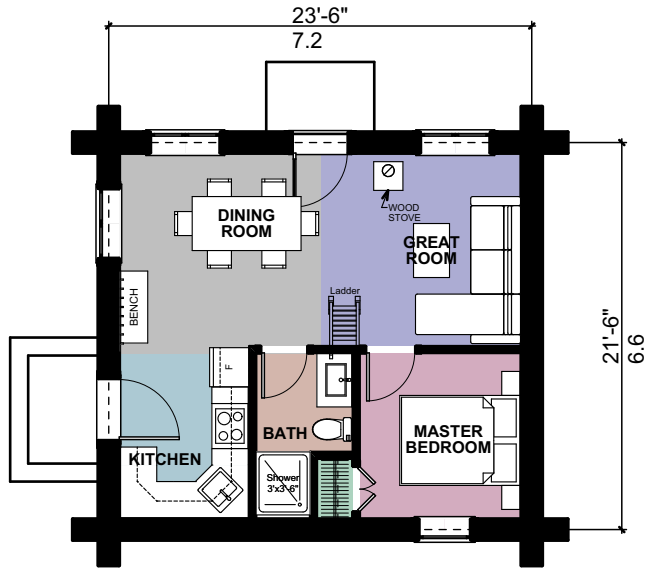

Poplar Bunkie

639 SQ. FT.

KEALEY TACKABERRY
LOG HOMES

FIRST FLOOR PLAN
AREA: 528 SQ.FT. / 49.1 SQ.M

SECOND FLOOR PLAN
AREA: 111 SQ. FT. / 10.3 SQ. M

Poplar Bunkie

639 SQ. FT.

SCALE 3/32 = 1.0'