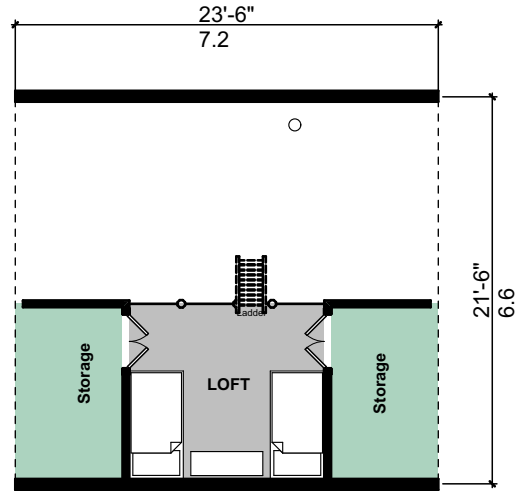

Poplar Bunkie

639 SQ. FT.

KEALEY TACKABERRY
LOG HOMES

FIRST FLOOR PLAN
AREA: 528 SQ.FT. / 49.1 SQ.M

SECOND FLOOR PLAN
AREA: 111 SQ. FT. / 10.3 SQ. M

Poplar Bunkie

639 SQ. FT.

SCALE 3/32 = 1.0'