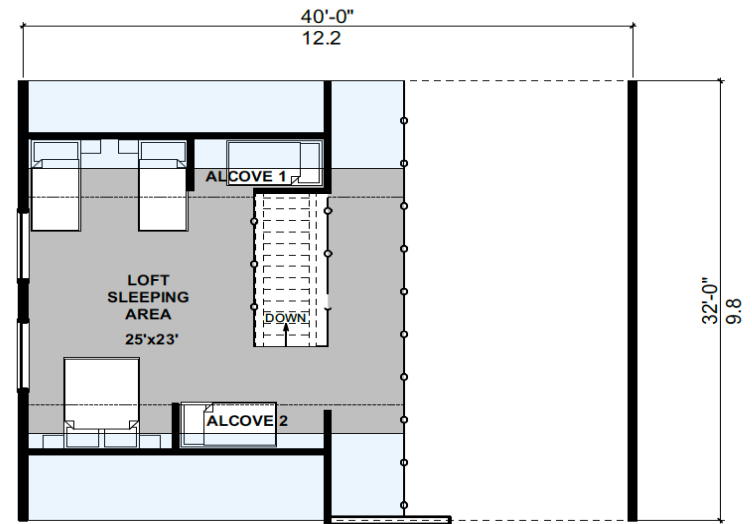

## Manitoulin

---

1798 sq. ft

**KEALEY TACKABERRY**  
LOG HOMES

KEALEY TACKABERRY  
LOG HOMES

## Manitoulin

1798 sq. ft

Scale 1/8" = 1.0'